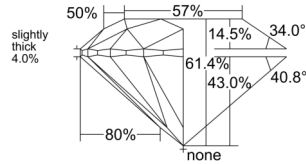

GIA®

FACSIMILE

GIA REPORT 5231504358

Verify this report at GIA.edu

GIA NATURAL DIAMOND DOSSIER®

February 07, 2025
GIA Report Number 5231504358
Shape and Cutting Style ..... Round Brilliant
Measurements ..... 4.87 - 4.87 x 2.99 mm

GRADING RESULTS

Carat Weight ..... 0.43 carat
Color Grade ..... K
Clarity Grade VVS2
Cut Grade ..... Excellent

ADDITIONAL GRADING INFORMATION

Polish ..... Excellent
Symmetry ..... Very Good
Fluorescence ..... Strong Blue
Clarity Characteristics ..... Cloud, Pinpoint
Inscription(s): GIA 5231504358

PROPORTIONS

Profile to actual proportions

GRADING SCALES

GIA COLOR SCALE	GIA CLARITY SCALE	GIA CUT SCALE	
D	FLAWLESS	EXCELLENT	
E	INTERNALLY FLAWLESS		
F		VVS₁	VERY GOOD
G	VVS₂		
H	VS₁	GOOD	
I	VS₂		
J	SI₁	FAIR	
K	SI₂		
L	I₁	POOR	
M	I₂		
N	I₃		
O			
P			
Q			
R			
S			
T			
U			
V			
W			
X			
Y			
Z